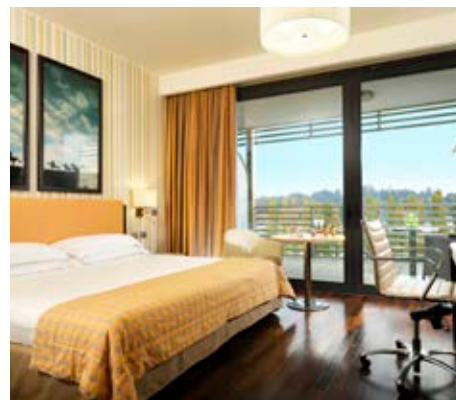

UNAHOTELS Varese is a business resort located just a few kilometres away from the town centre of Varese, set in green surroundings in the foothills of the Alps.

Its modern conference centre and large, comfortable areas make it the ideal destination for both business and pleasure trips.

THE ROOMS

The hotel has 220 rooms in different categories, all with a furnished balcony, some with a view of the foothills of the Alps and others of the horse track.

RESTAURANTS

The Derby Restaurant serves exquisite local and international cuisine in a warm and welcoming ambiance. The wide-ranging menu caters for guests who prefer a quick business lunch as well as those seeking for a more sophisticated cuisine. Banqueting capacity: up to 600 people.

SPORT & WELLNESS

Outdoor swimming pool, open during the summer period, and gym with relaxation area.

HIGHLIGHTS

- Children's Room and outdoor playground
- Conference centre that can host up to 800 people
- Restaurant with open style kitchen

USEFUL INFO

- Free parking
- The Foxtown outlet in Switzerland is just 30 minutes away
- The luxurious and exclusive location surrounded by large gardens and sophisticated modern décor makes it ideal for wedding celebrations too

Lugano (LUG) - 30 km
Malpensa (MXP) - 40 km

Varese - 1,5 km

A8 MI-VA uscita Varese - 8 km
A8 MI-VA exit Varese - 8 km